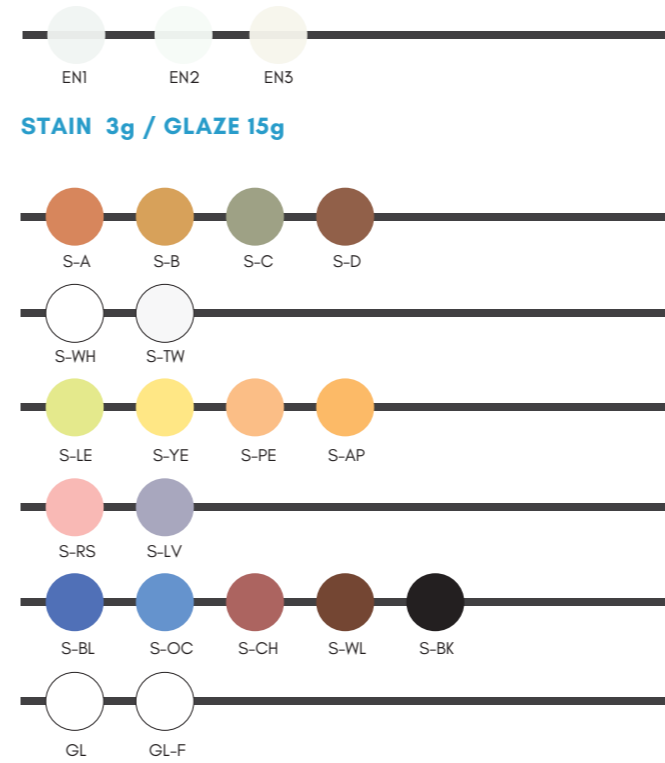

Elegant Dent ZrPro® Ceram-Colour Chart

DENTINE 50g

DENTINE 50g

ENAMEL 50g

STAIN 3g / GLAZE 15g

TRANSPA 50g

GINGIVA 15g

EFFECTS 15g