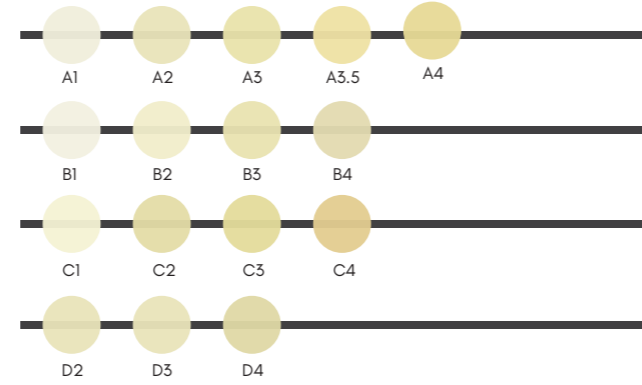

Elegant Dent ZrPro® Ceram-Colour Chart

DENTINE 50g

DENTINE 50g

ENAMEL 50g

STAIN 3g / GLAZE 15g

TRANSPA 50g

GINGIVA 15g

EFFECTS 15g