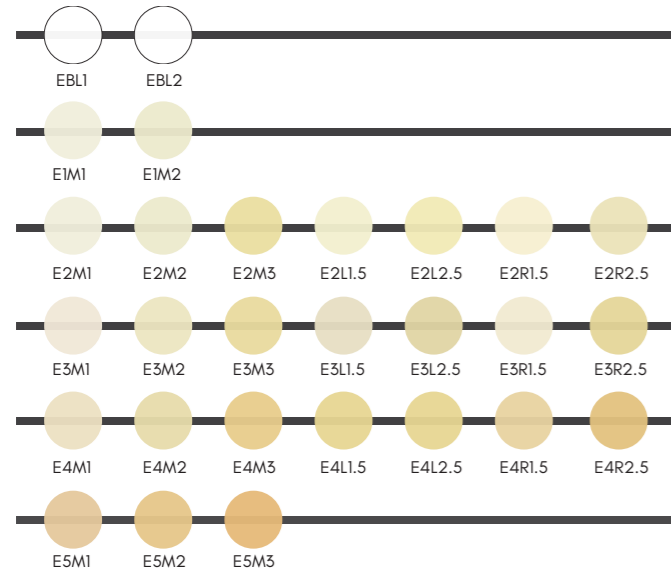

Elegant Dent ZrPro® Ceram-Colour Chart

DENTINE 50g

DENTINE 50g

ENAMEL 50g

STAIN 3g / GLAZE 15g

TRANSPA 50g

GINGIVA 15g

EFFECTS 15g